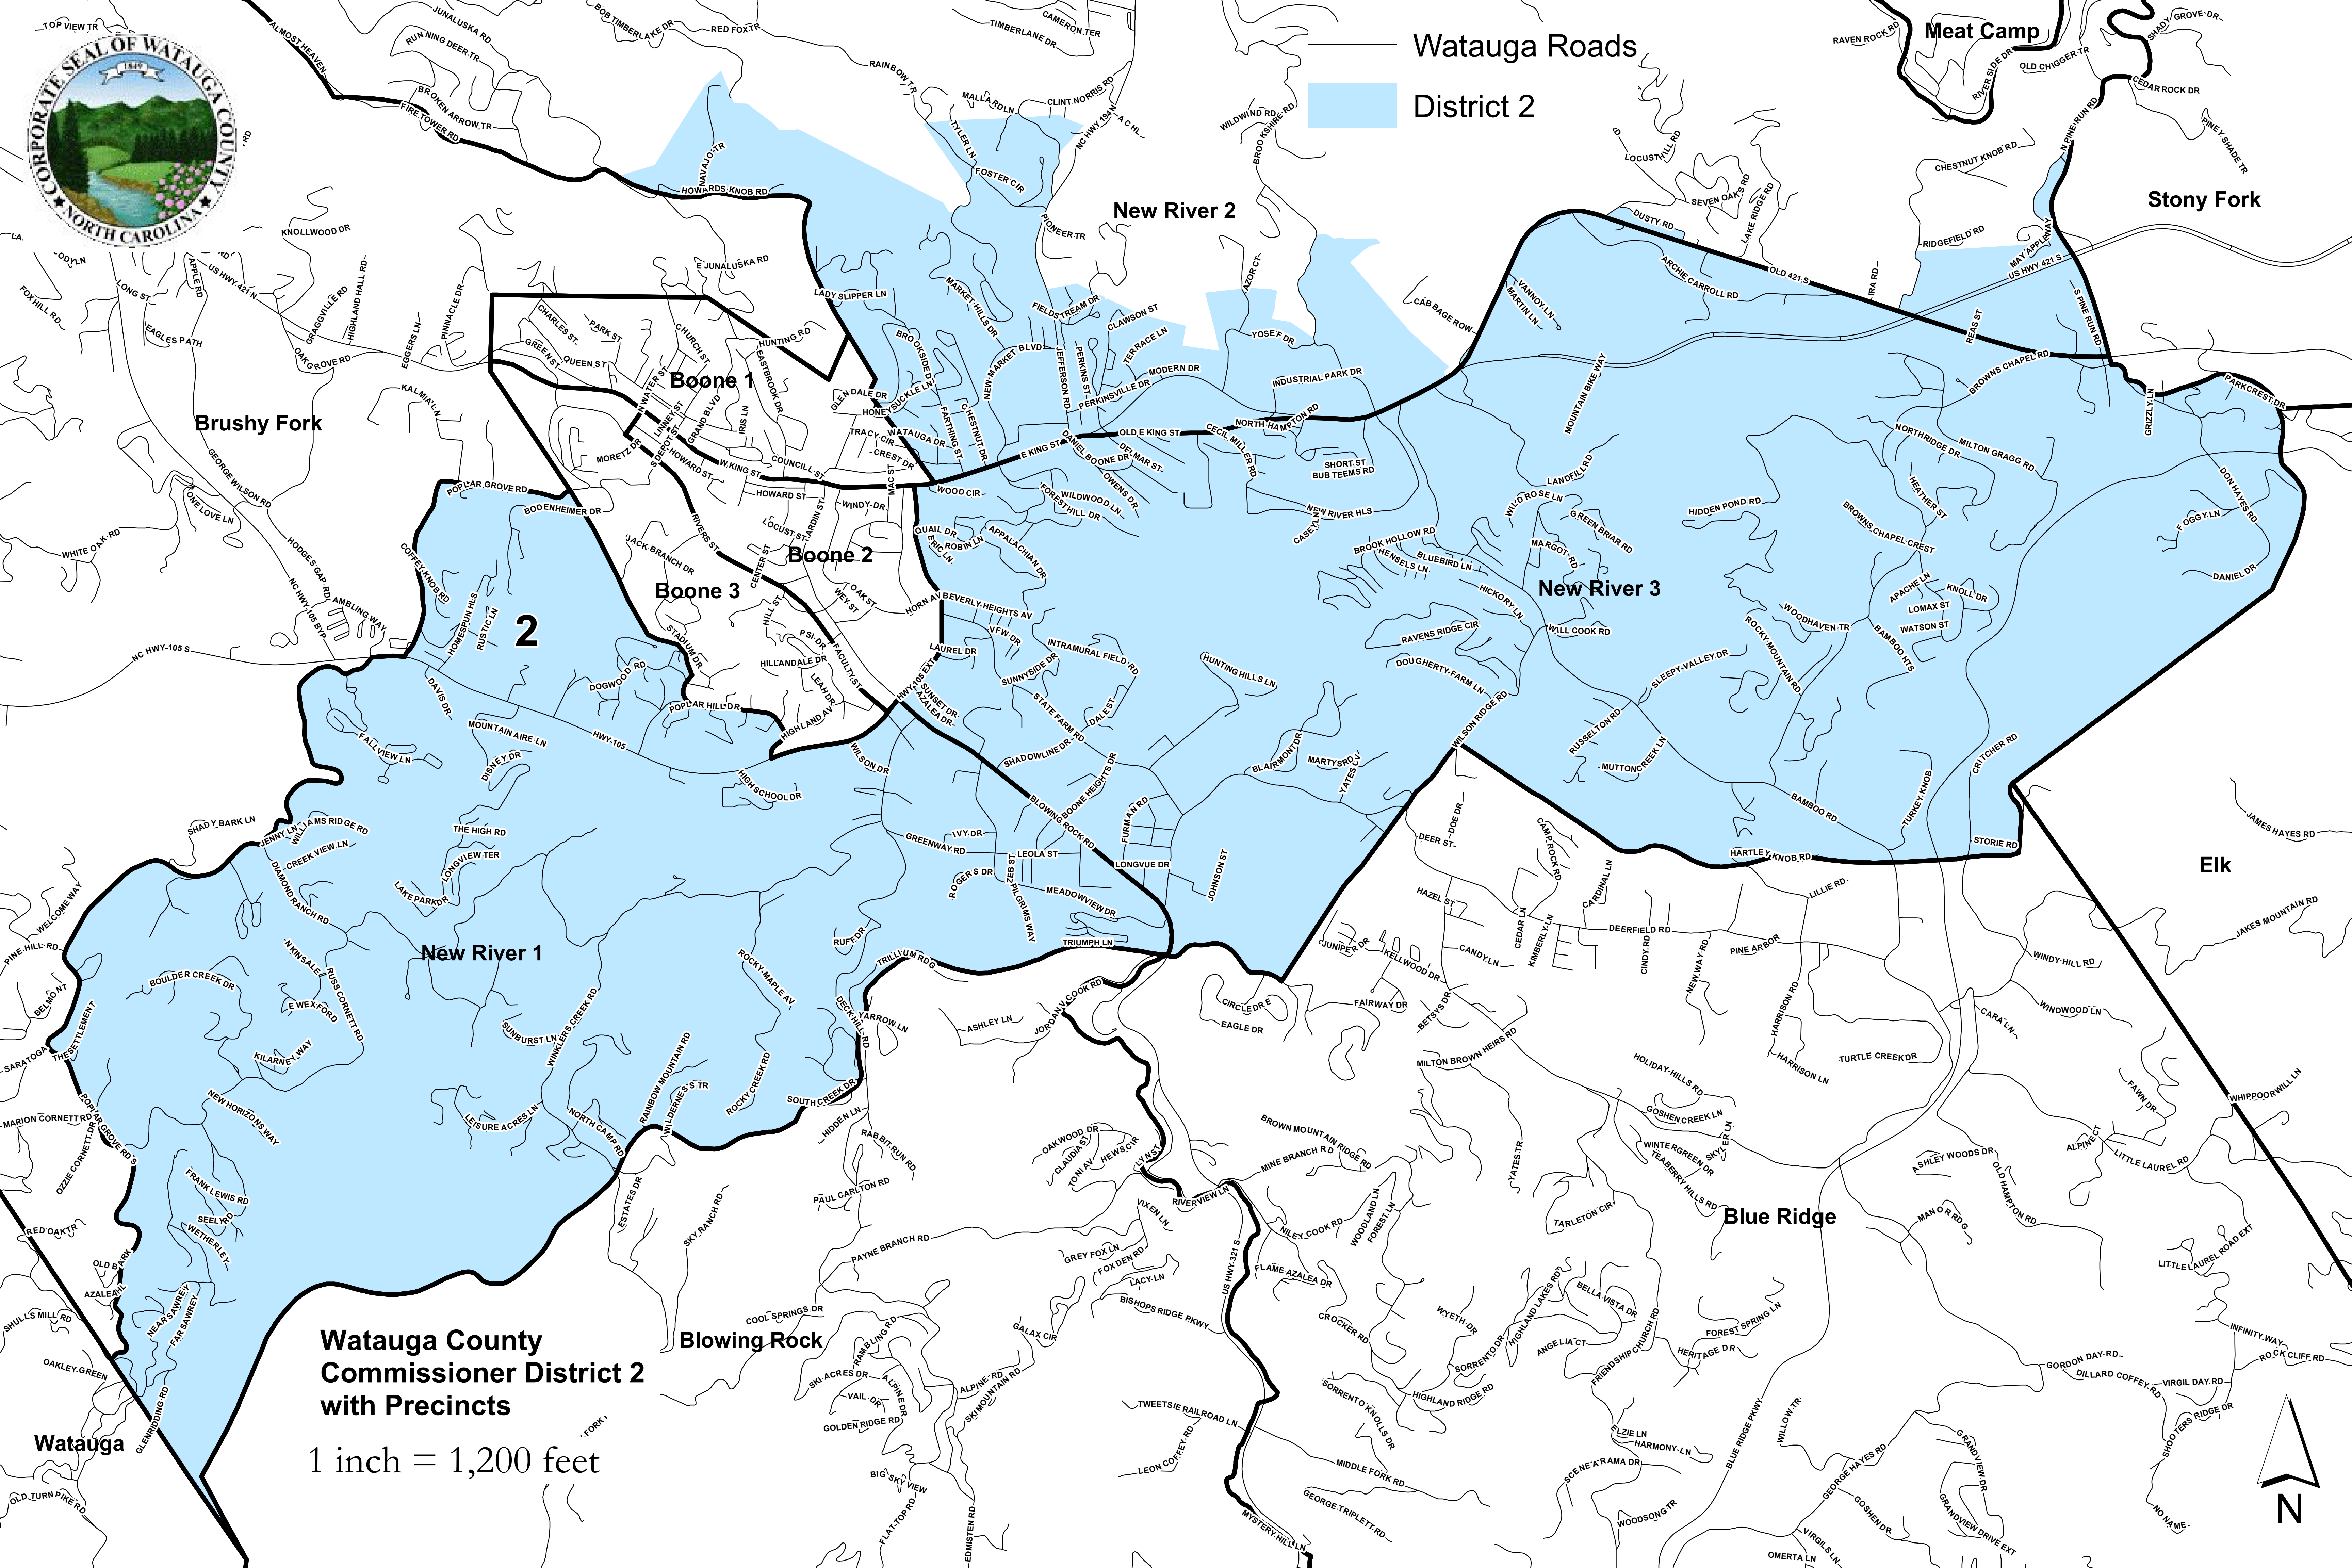

Watauga Roads

District 2

Watauga County
Commissioner District 2
with Precincts

1 inch = 1,200 feet